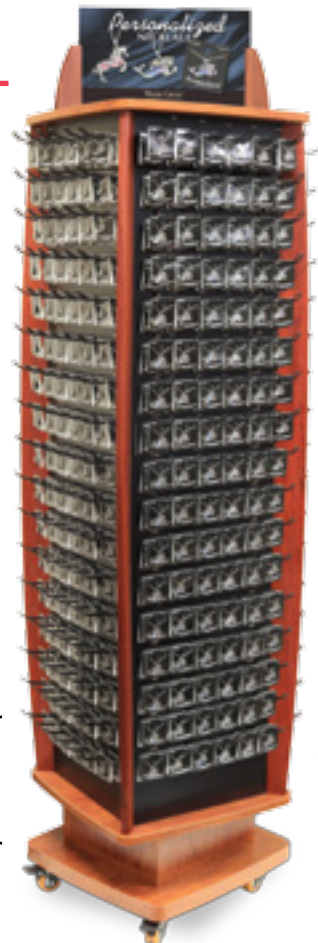

ColorScape and Charm Necklaces

Personalized Jewelry for both Girls and Boys

Name Programs

ColorScape Necklace Name Programs

- Colorful necklace charms that feature popular names and sayings
- Rhodium finish to resist tarnish
- Lead free and nickel free. Meets all US product safety requirements
- Necklaces feature either a 16 inch chain with extender or black cord with silver trim depending on charm design

Combine two designs on one wood display!

Combo Necklace Name Program

(Wood Display Choice of Oak or Rosewood Trim)

204 Names and Sayings per Design

612	First Design, Personalized Necklaces (3/deep)
612	Second Design, Personalized Necklaces (3/deep)
Wood Floor Display (Dimensions: 17.5 x 17.5 x 66 inches, less header and pins)	

Charm Necklace Name Programs

- Colorful necklace charms that feature popular names and sayings
- Rhodium finish to resist tarnish
- Lead free and nickel free. Meets all US product safety requirements
- Necklaces feature a 16 inch chain with extender

Combine both designs on one wood display!*

Combo Charm Necklace Name Program

(Wood Display Choice of Oak or Rosewood Trim)

204 Names and Sayings per Design

612	Mermaid Charm Personalized Necklaces (3/deep)
612	Unicorn Charm Personalized Necklaces (3/deep)
Wood Floor Display, (Dimensions: 17.5 x 17.5 x 66 inches, less header and pins)	

* Charm necklaces can also be combined with any ColorScape necklace (above) to create combo displays