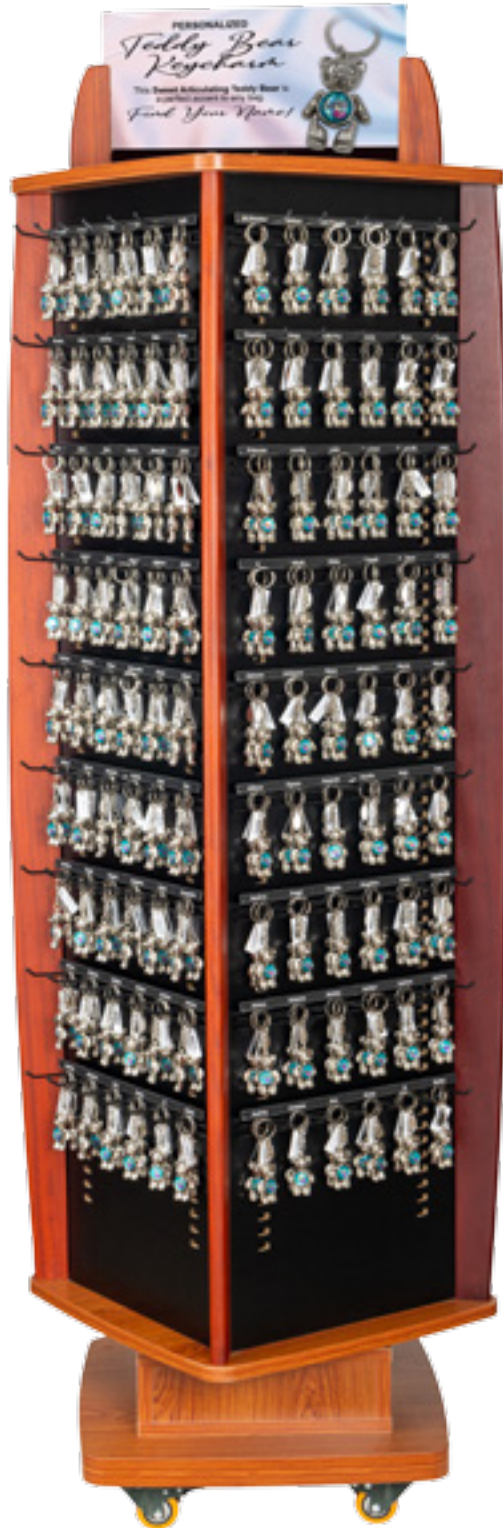

Articulating Keycharms

Personalized Articulating Teddy Bear Keycharm

Name Programs

Articulating Teddy Bear Keycharm Name Program

- *Sweet Articulating Teddy Bear*
- *216 popular female names, initials and sayings*
- *Can be name dropped with the optional custom Jewelry Etched charm*

**KC2652 - Teddy Bear Keycharm Name Program
216 Female Names and Sayings**

648 Teddy Bear Keycharms, 3 deep per name
Furniture-Grade Floor Display
(Dimensions: 17.5 x 17.5 x 66 inches, less header and pins)