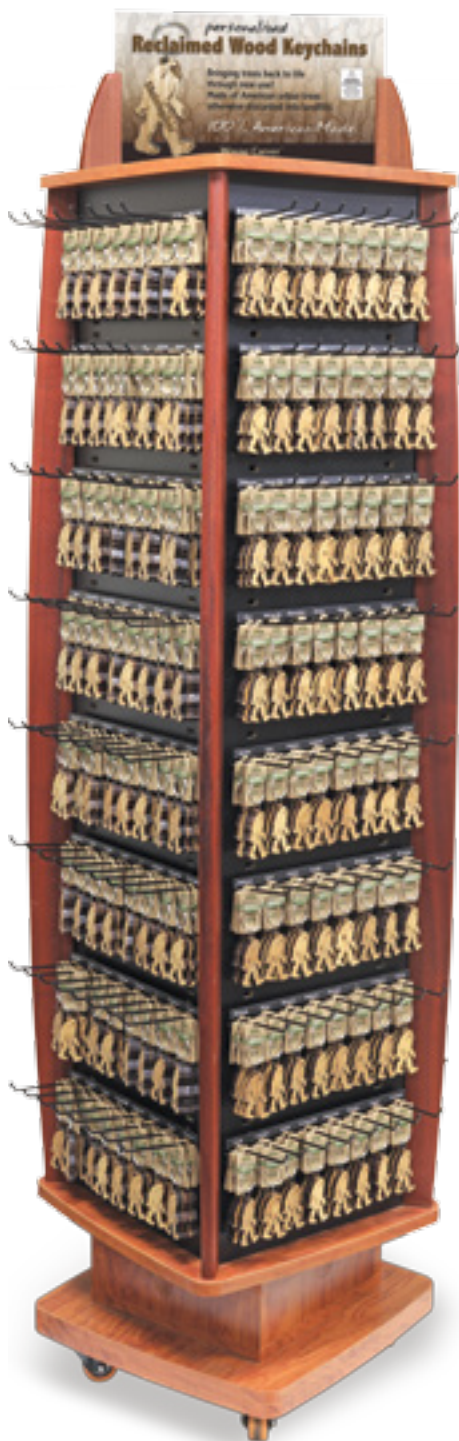

Reclaimed Wood Keychains

Made in USA from discarded urban trees