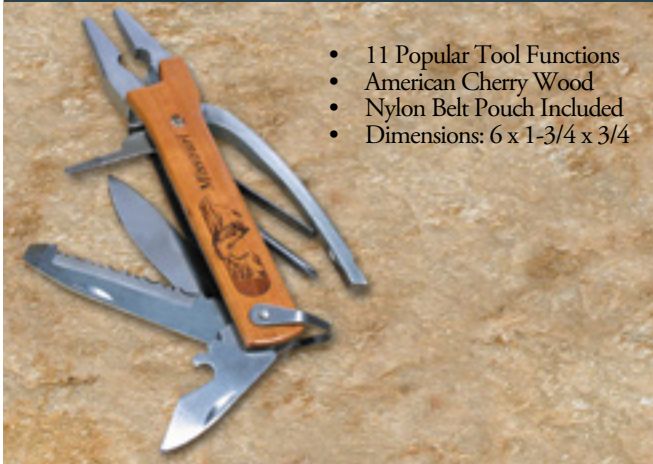

Large Multi-Tool

- 11 Popular Tool Functions
- American Cherry Wood
- Nylon Belt Pouch Included
- Dimensions: 6 x 1-3/4 x 3/4

MT5052-(art#)

Large Cherrywood Multitool, folding design featuring eleven functions, includes nylon belt pouch

One-line name drop only Minimum 6 per name drop