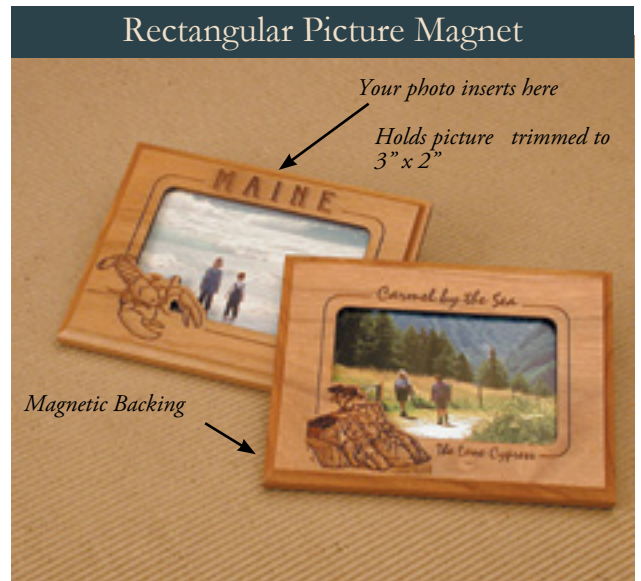

# Picture Frames

in the most popular sizes...

3-1/2 x 5 Picture Frame

- Holds a standard 3-1/2 x 5 inch photograph
- Vertical and horizontal versions available for most stock art designs
- Features easel-back for desktop or shelf display

**PF3552-(art#)**  
3-1/2 x 5 Inch Cherrywood Picture Frame with easel back and hanging ring

*Minimum 6 pieces per art design*

Picture Frame

- Holds picture trimmed to 2-3/4" x 3-1/2"
- Features easel-back for desktop or shelf display

**PF4652-(art#)**  
2-3/4 x 3-1/2 Inch Cherrywood Picture Frame with easel back

*Min 6 pieces per art design*

Rectangular Picture Magnet

Your photo inserts here  
Holds picture trimmed to 3" x 2"

Magnetic Backing