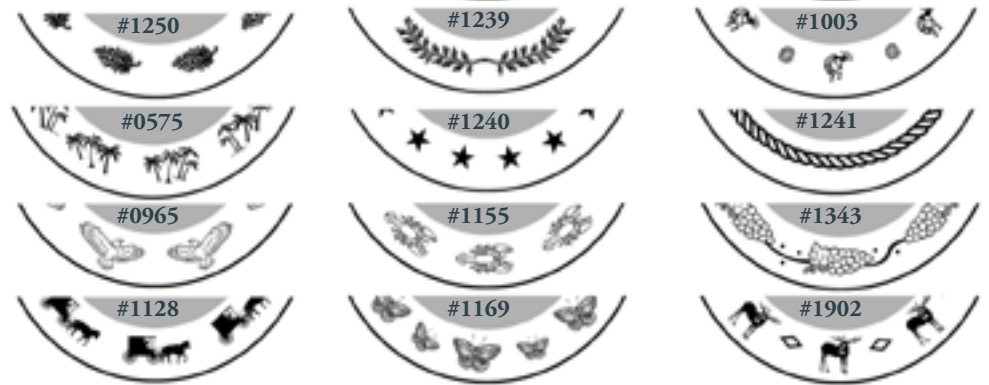

**MG2052-(art#)**

Cherrywood Magnet

Minimum 12 pieces per art design

3 Inch Round Picture Magnet

**PM2052-(art#)**  
Cherrywood Round Picture Magnet

- Minimum 12 pieces per art design
- Stock art for Round Picture Magnets shown on this page only